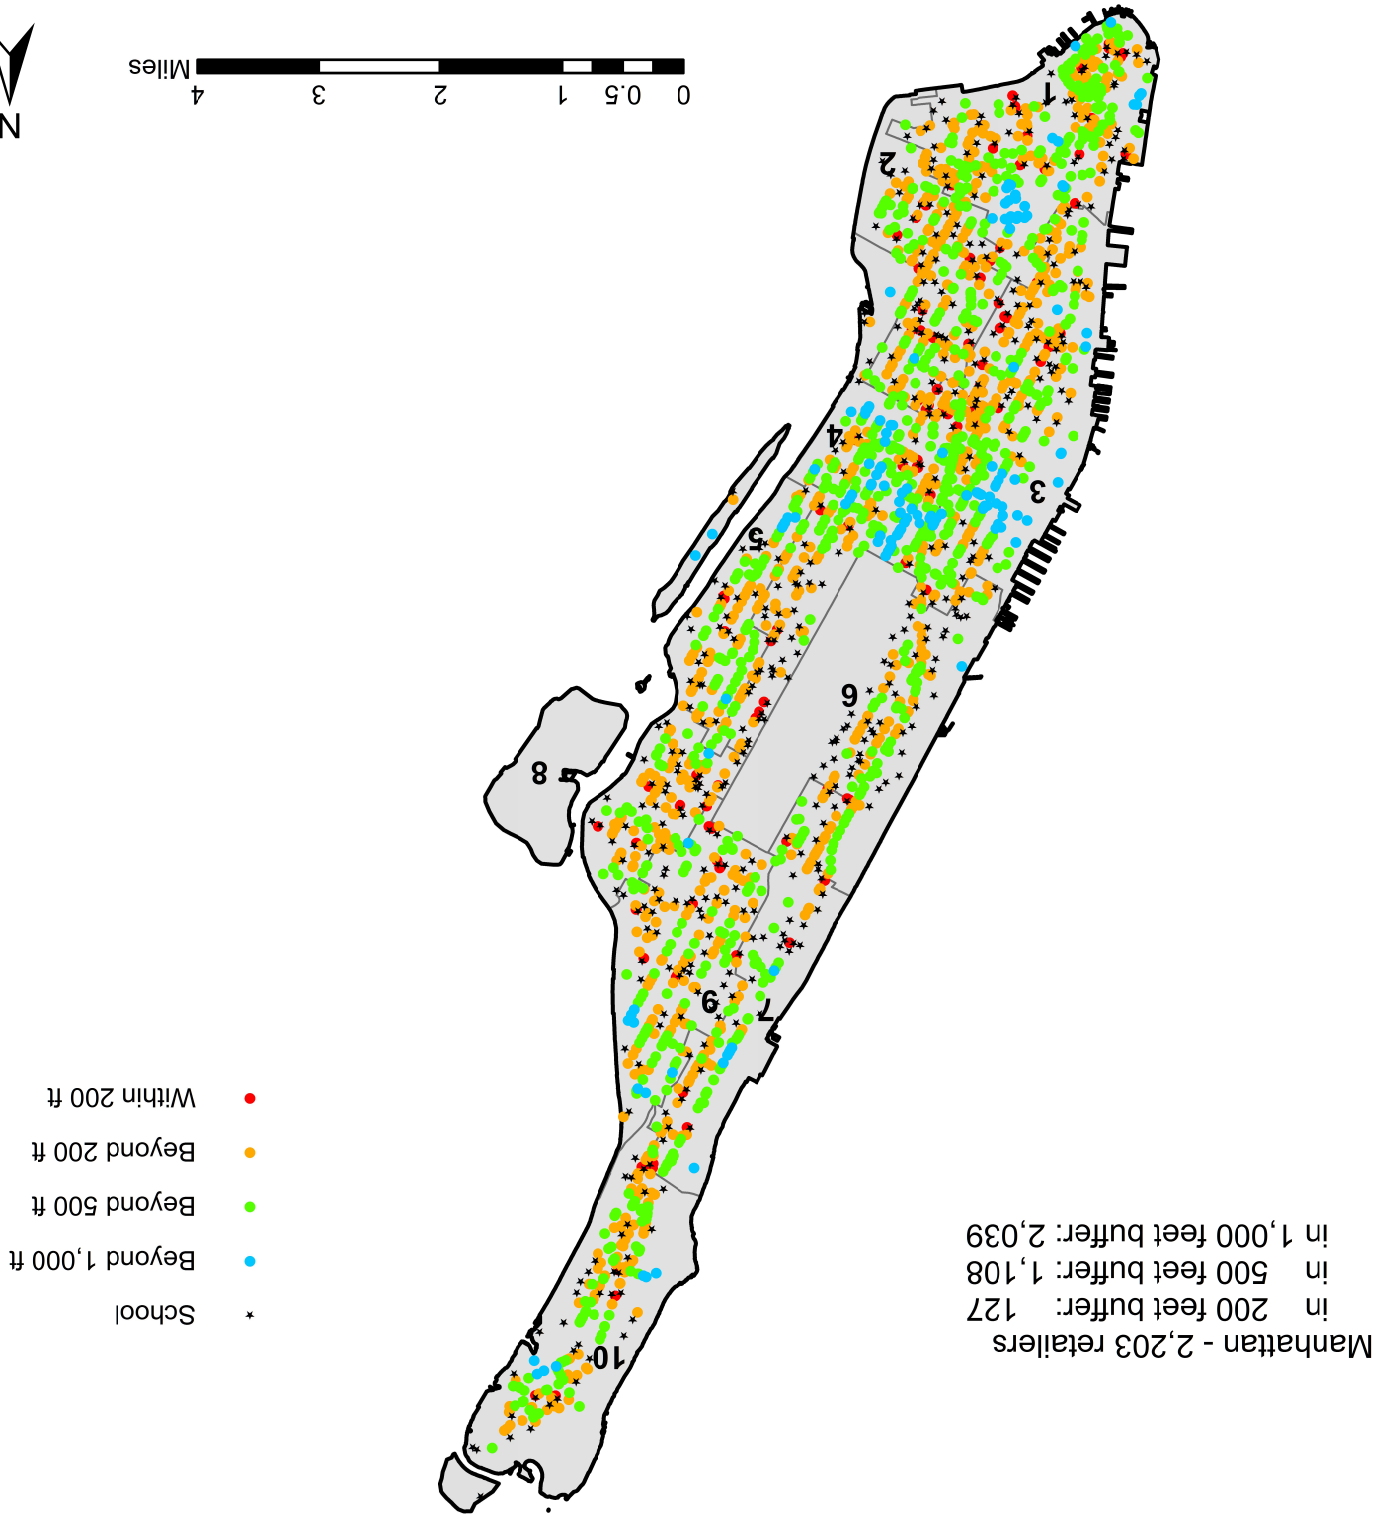

# Brooklyn Tobacco Retail Locations in Relationship to Distance to Schools

# Bronx Tobacco Retail Locations in Relationship to Distance to Schools

The Bronx - 1,543 retailers  
 in 200 feet buffer: 68  
 in 500 feet buffer: 511  
 in 1,000 feet buffer: 1,220

# Manhattan Tobacco Retail Locations in Relationship to Distance to Schools

# Queens Tobacco Retail Locations in Relationship to Distance to Schools