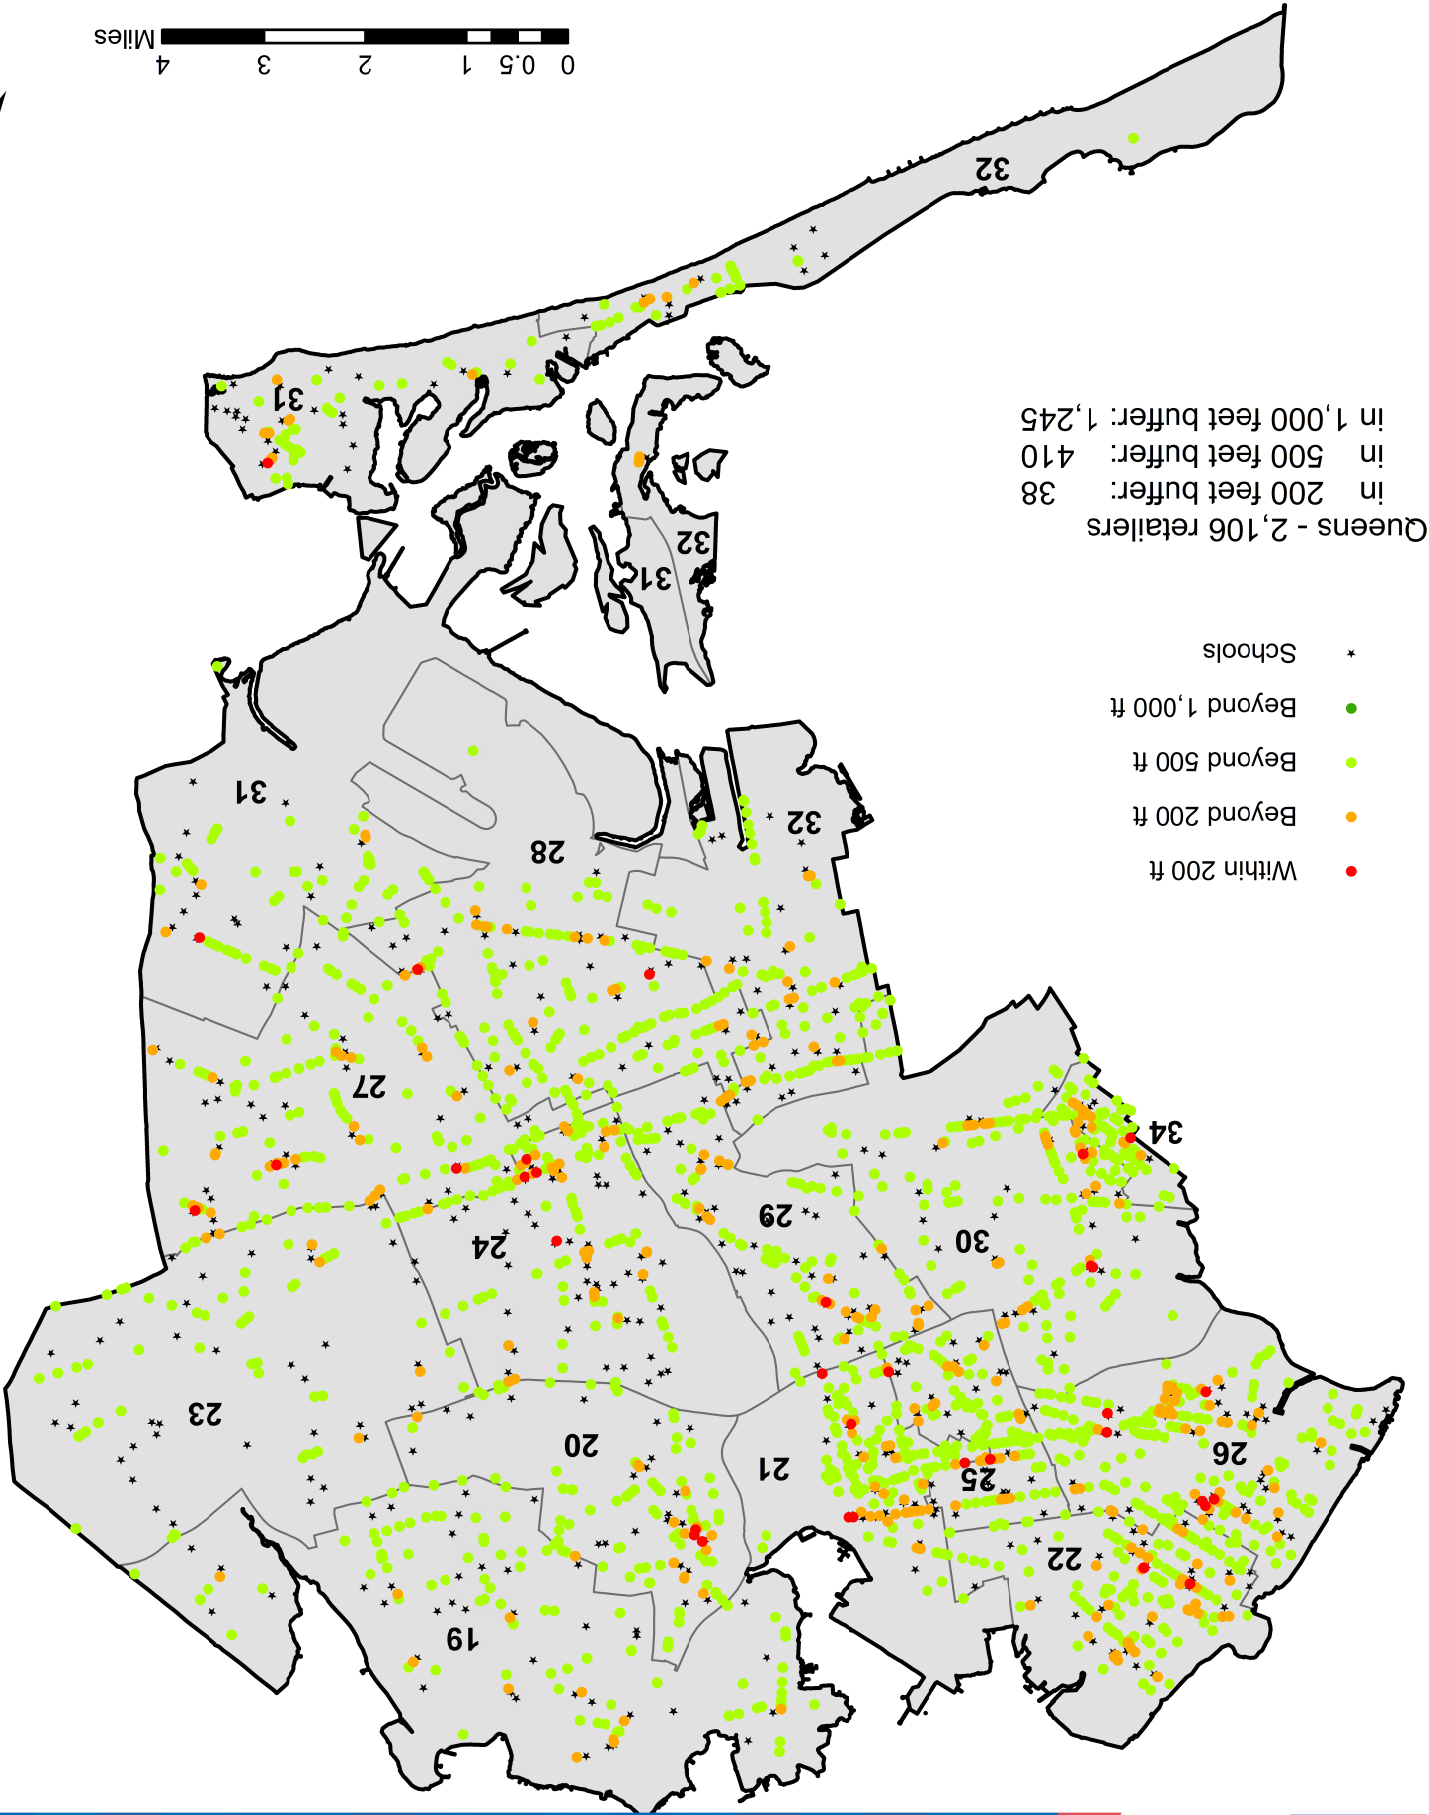

# Brooklyn Tobacco Retail Locations in Relationship to Distance to Schools

# Bronx Tobacco Retail Locations in Relationship to Distance to Schools

The Bronx - 1,543 retailers  
 in 200 feet buffer: 68  
 in 500 feet buffer: 511  
 in 1,000 feet buffer: 1,220

# Manhattan Tobacco Retail Locations in Relationship to Distance to Schools

# Queens Tobacco Retail Locations in Relationship to Distance to Schools