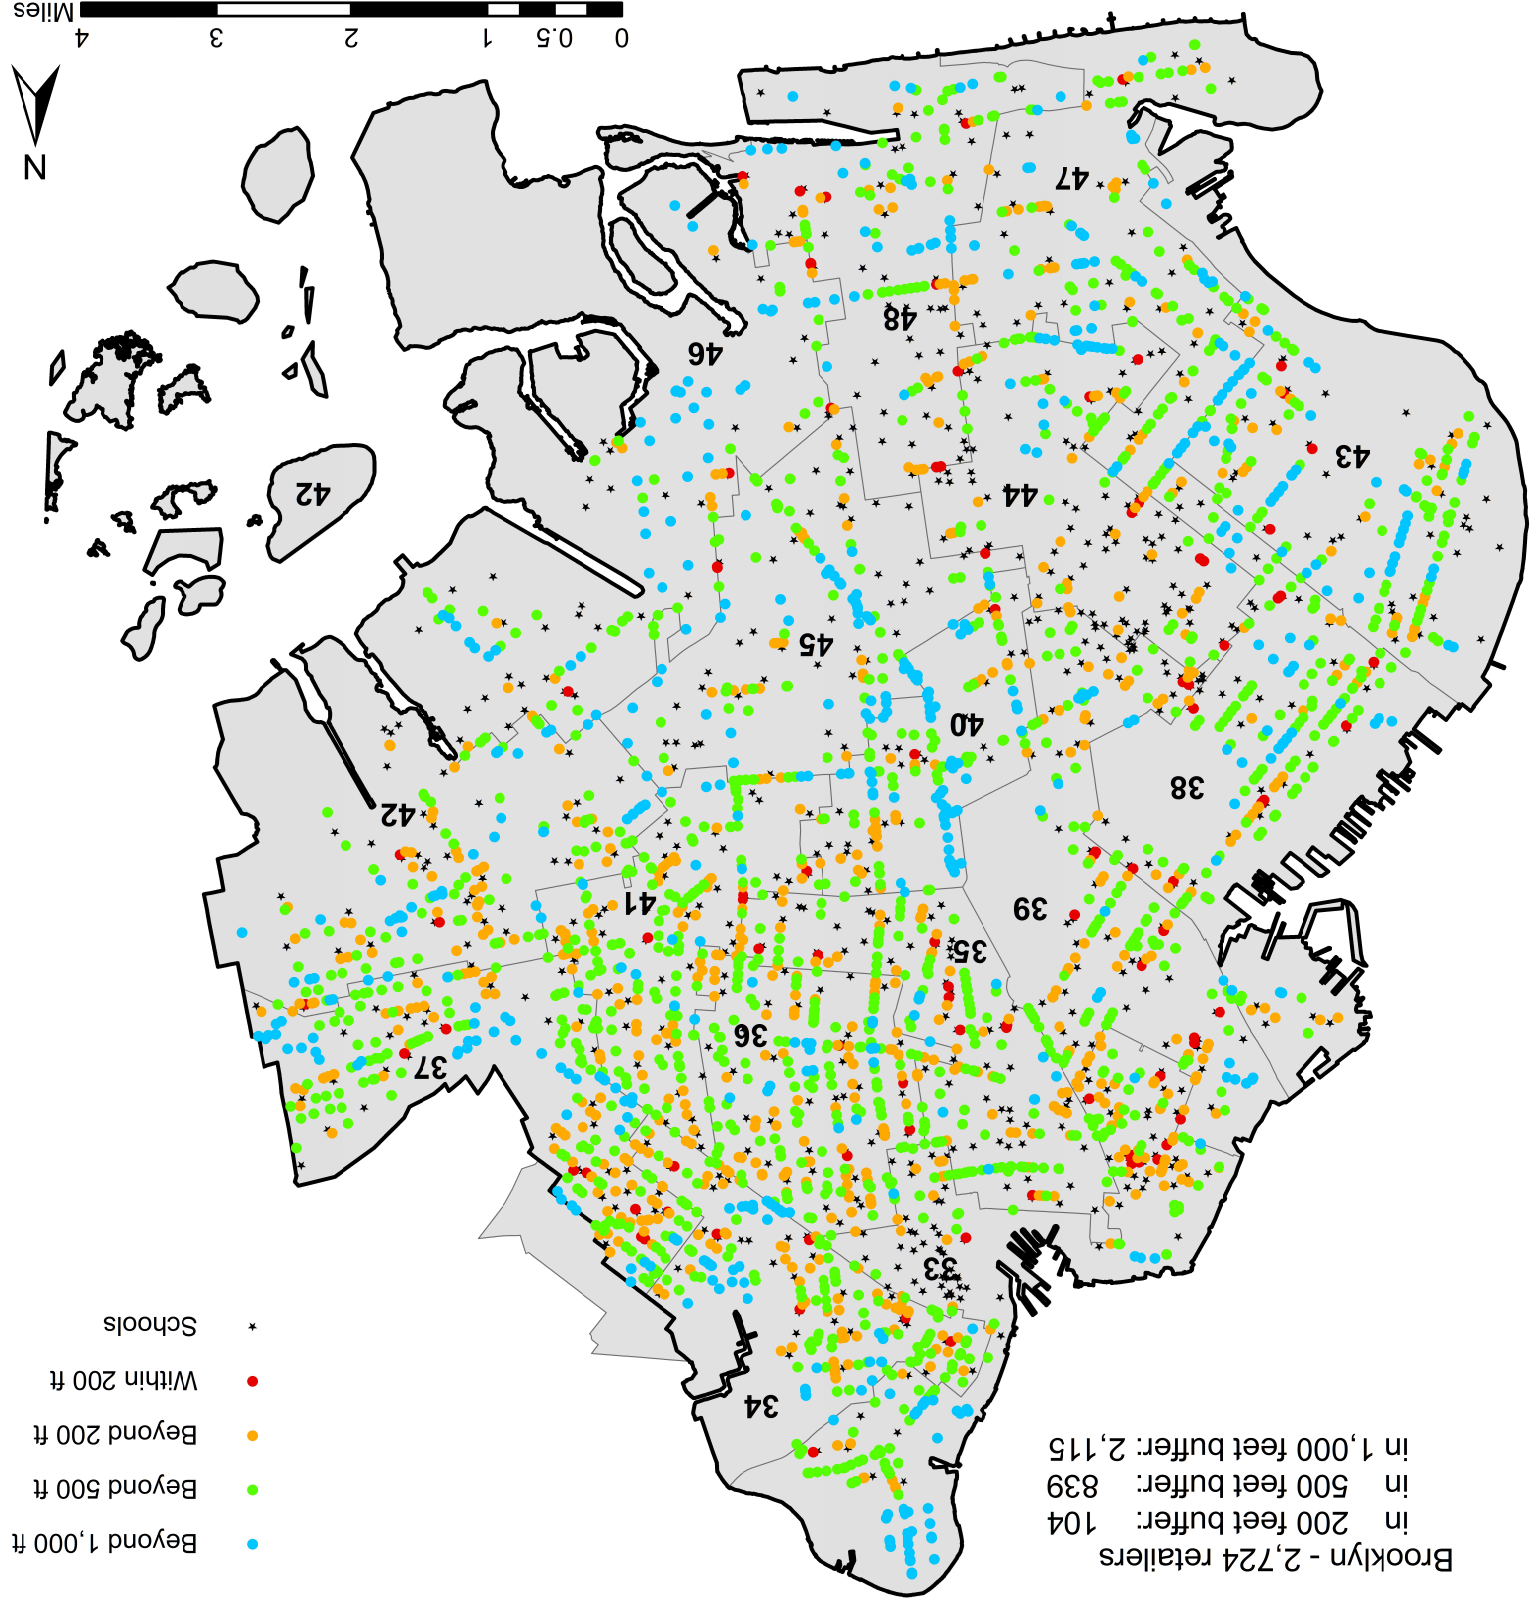

# Brooklyn Tobacco Retail Locations in Relationship to Distance to Schools

# Bronx Tobacco Retail Locations in Relationship to Distance to Schools

The Bronx - 1,543 retailers  
 in 200 feet buffer: 68  
 in 500 feet buffer: 511  
 in 1,000 feet buffer: 1,220

# Manhattan Tobacco Retail Locations in Relationship to Distance to Schools

# Queens Tobacco Retail Locations in Relationship to Distance to Schools