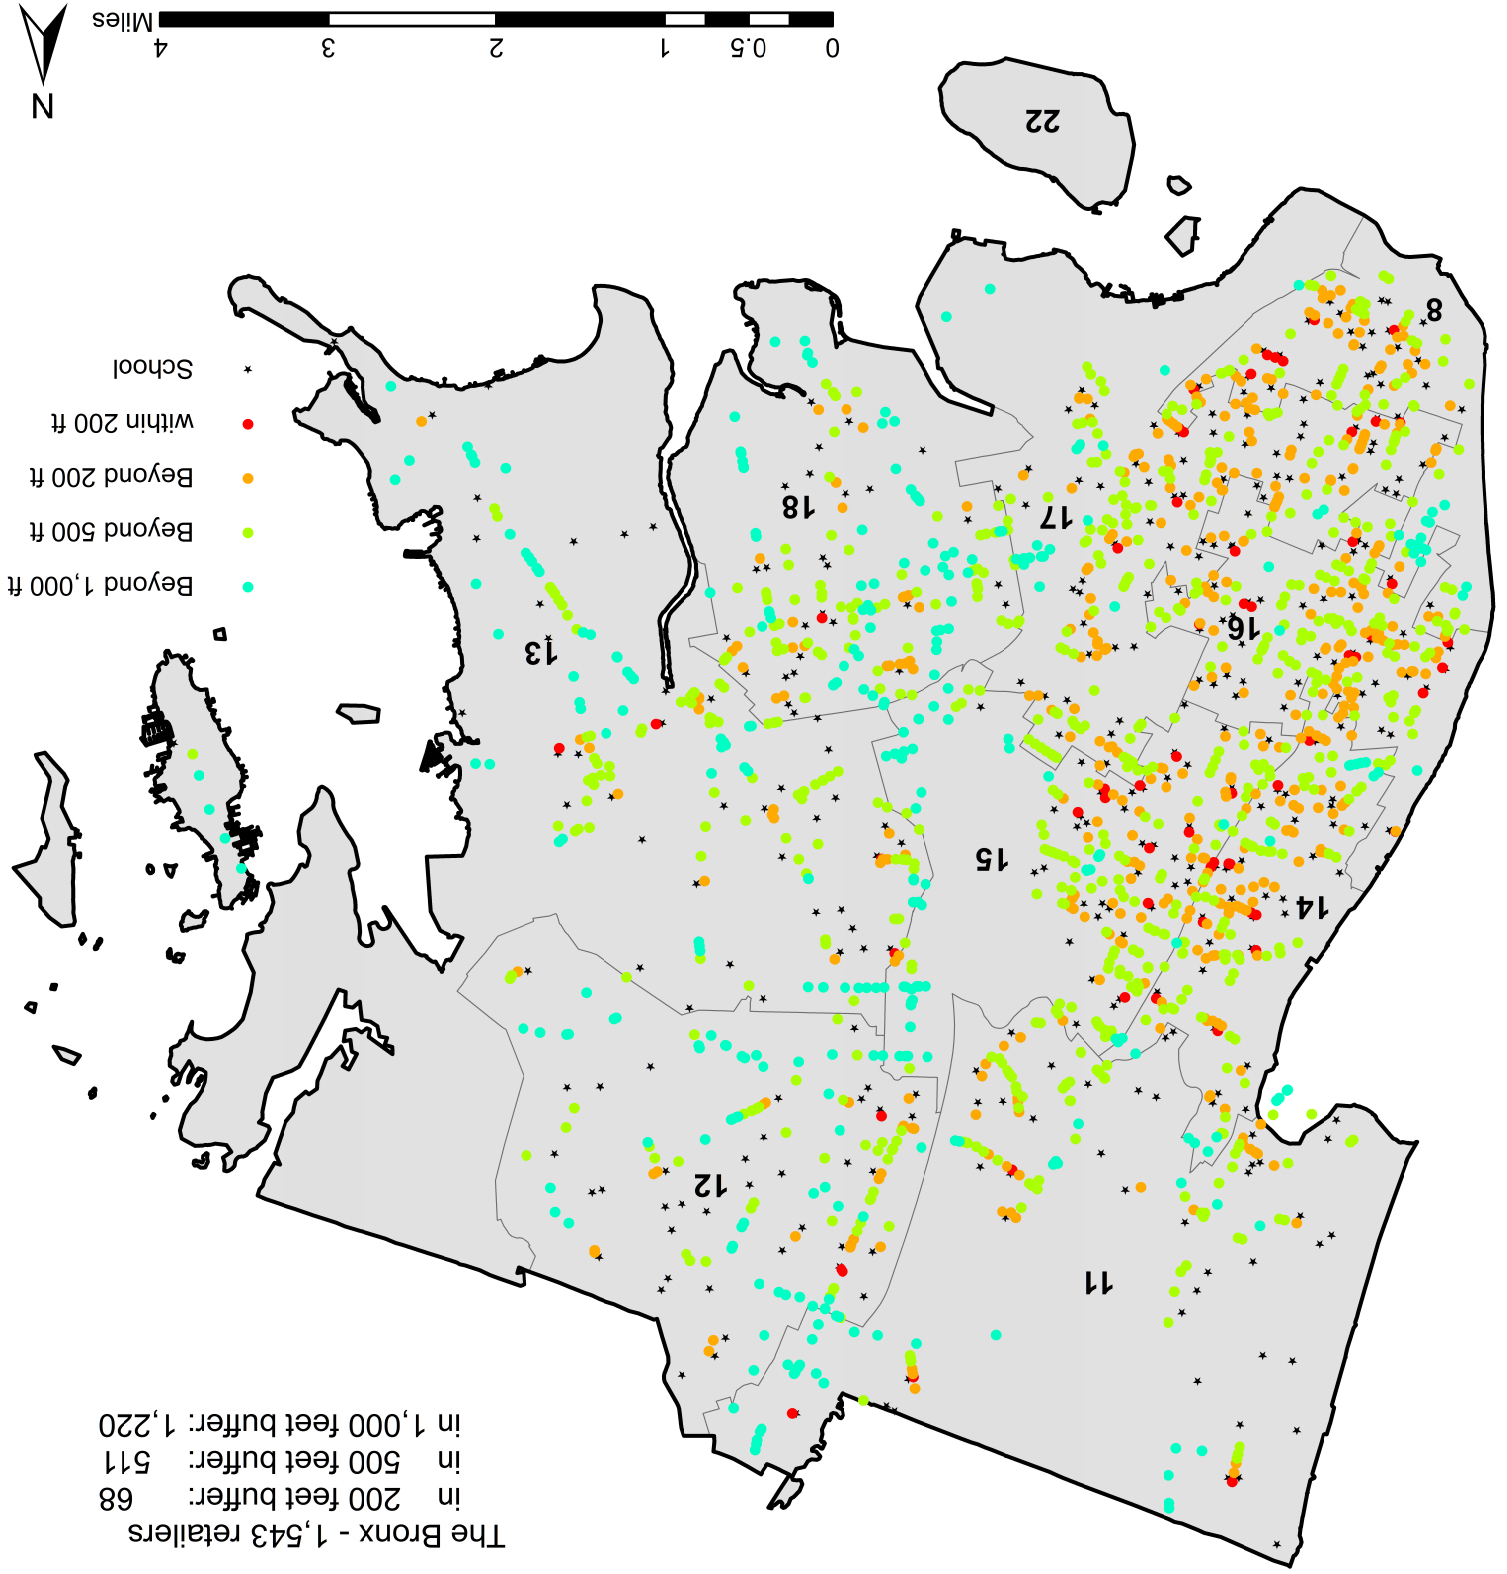

# Brooklyn Tobacco Retail Locations in Relationship to Distance to Schools

# Bronx Tobacco Retail Locations in Relationship to Distance to Schools

The Bronx - 1,543 retailers  
 in 200 feet buffer: 68  
 in 500 feet buffer: 511  
 in 1,000 feet buffer: 1,220

# Manhattan Tobacco Retail Locations in Relationship to Distance to Schools

# Queens Tobacco Retail Locations in Relationship to Distance to Schools